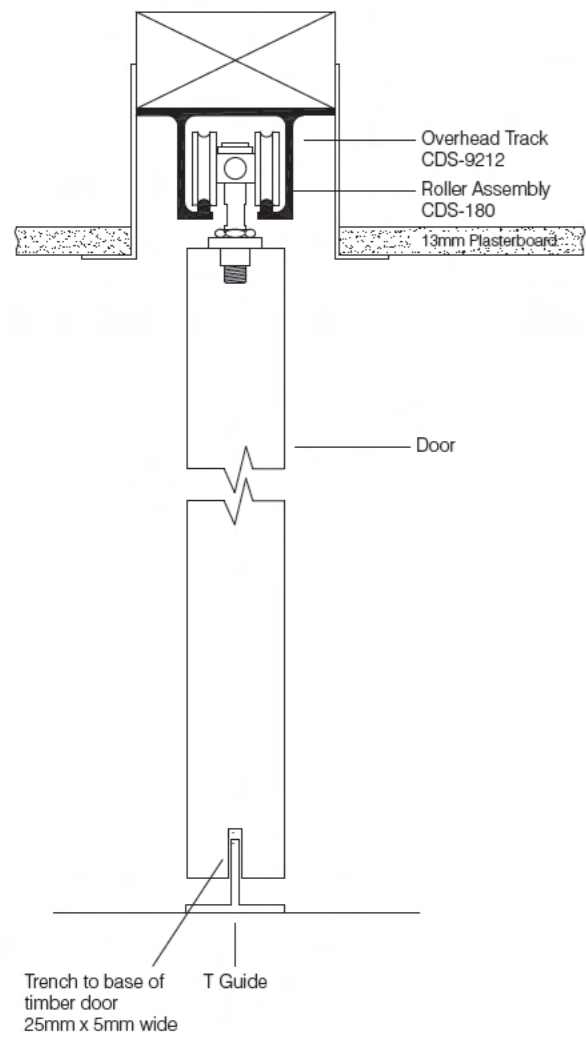

Atlantic

Formulating character and distinction.

This all purpose sliding track system is available in a range of finishes and suits a wide variety of applications. The Atlantic track can be used as a visible feature, concealed in ceiling space or hidden using pelmets of your choice. This system provides an endless amount of design opportunities.

An engineered track system and ball bearing rollers ensures a smooth & consistent operation whilst maintaining doors of up to 180 kg.

Features of Atlantic

- Smooth action;
- Wide range of associated guides, rollers and stops;
- Available in a range of finishes; and
- Suits a wide range of door types and applications.

Overheight Track Full Height Door

Overhead Track Timber Pelmet Detail