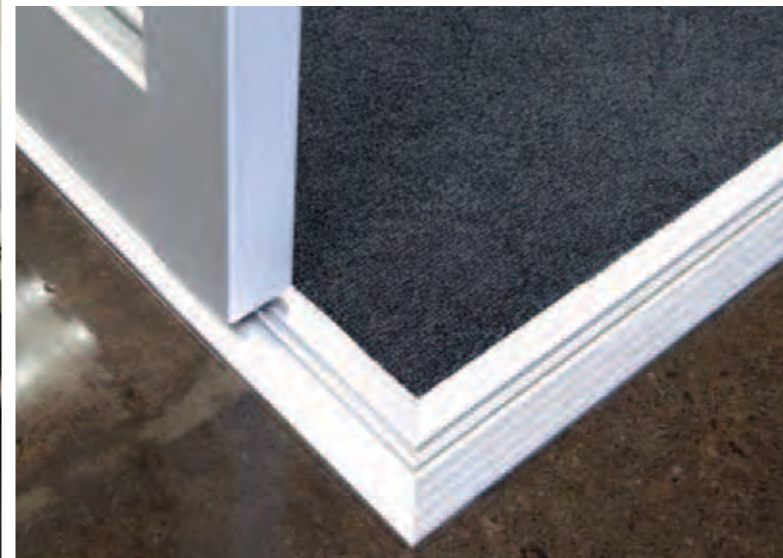

Amazon

Formulating character and distinction.

The Amazon sliding track system is a floor mounted roller system, unique in its field. It features a concealed clip floor track design which overcomes the requirement for unsightly external fixings. Particularly ideal when structural support is not available from the ceiling – the weight is transferred directly to the floor.

Often used in overtaking application – for example four doors, allows a walk through opening of up to 4 times the width of where the doors store in open position.

Features of Amazon

- Overtaking options;
- Simple installation;
- Neat and shallow head guide; and
- Unique floor track design.