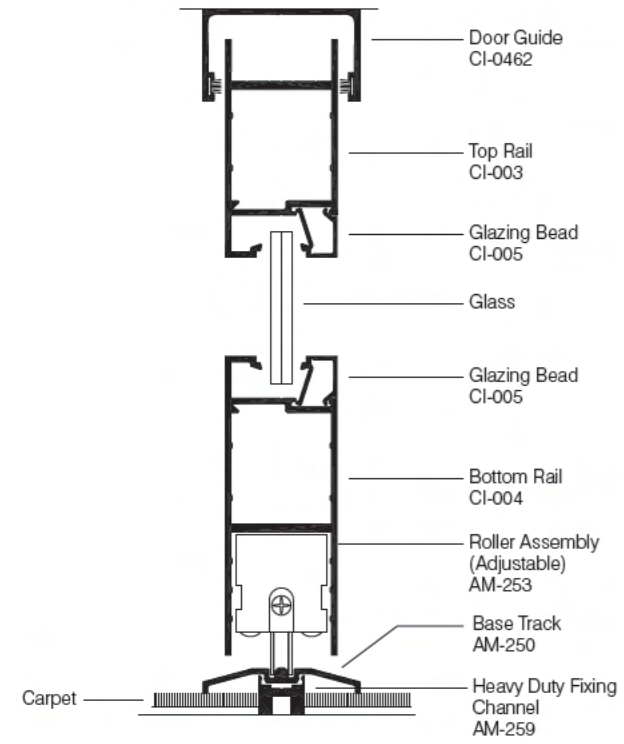

Amazon

Formulating character and distinction.

The Amazon sliding track system is a floor mounted roller system, unique in its field. It features a concealed clip floor track design which overcomes the requirement for unsightly external fixings. Particularly ideal when structural support is not available from the ceiling – the weight is transferred directly to the floor.

Often used in overtaking application – for example four doors, allows a walk through opening of up to 4 times the width of where the doors store in open position.

Features of Amazon

- Overtaking options;
- Simple installation;
- Neat and shallow head guide; and
- Unique floor track design.

Section Drawings

Base Track
AM-250

Door Guide
CI-0462

Slimline Base Track
AM-260

Receiver Channel
50 x 25 x 3
CI-5653

Fixing Channel
AM-251

Heavy Duty Fixing
Channel
AM-259

Sriker Stile
50 x 35 x 2
CI-5113

Aluminium Door (45mm)

Timber Door (44mm)